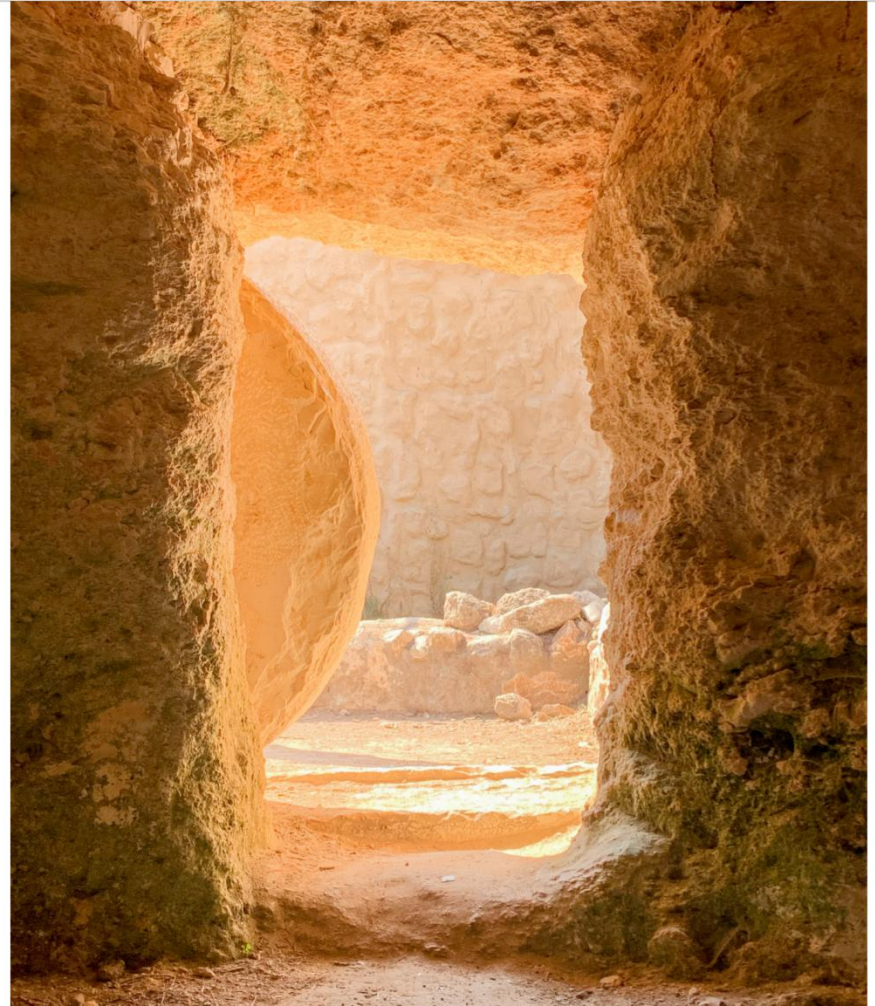

SYMBOLE

ZMARTWYCHWSTANIA

Paschat

Baranek

Figura Zmartwychwstałego Chrystusa

Pusty Grób

Krzyż z czerwoną stulą

Pozdrowienie:

Chrystus zmartwychwstał, alleluja!
Prawdziwie zmartwychwstał, alleluja!

A landscape photograph at sunset. The sun is low on the horizon, creating a bright orange glow and lens flare. The sky is a mix of orange, yellow, and blue, with scattered clouds. In the foreground, the silhouettes of three crosses of varying heights are visible against the darkening sky. The crosses are positioned on a dark, rounded hill. The overall mood is peaceful and contemplative.